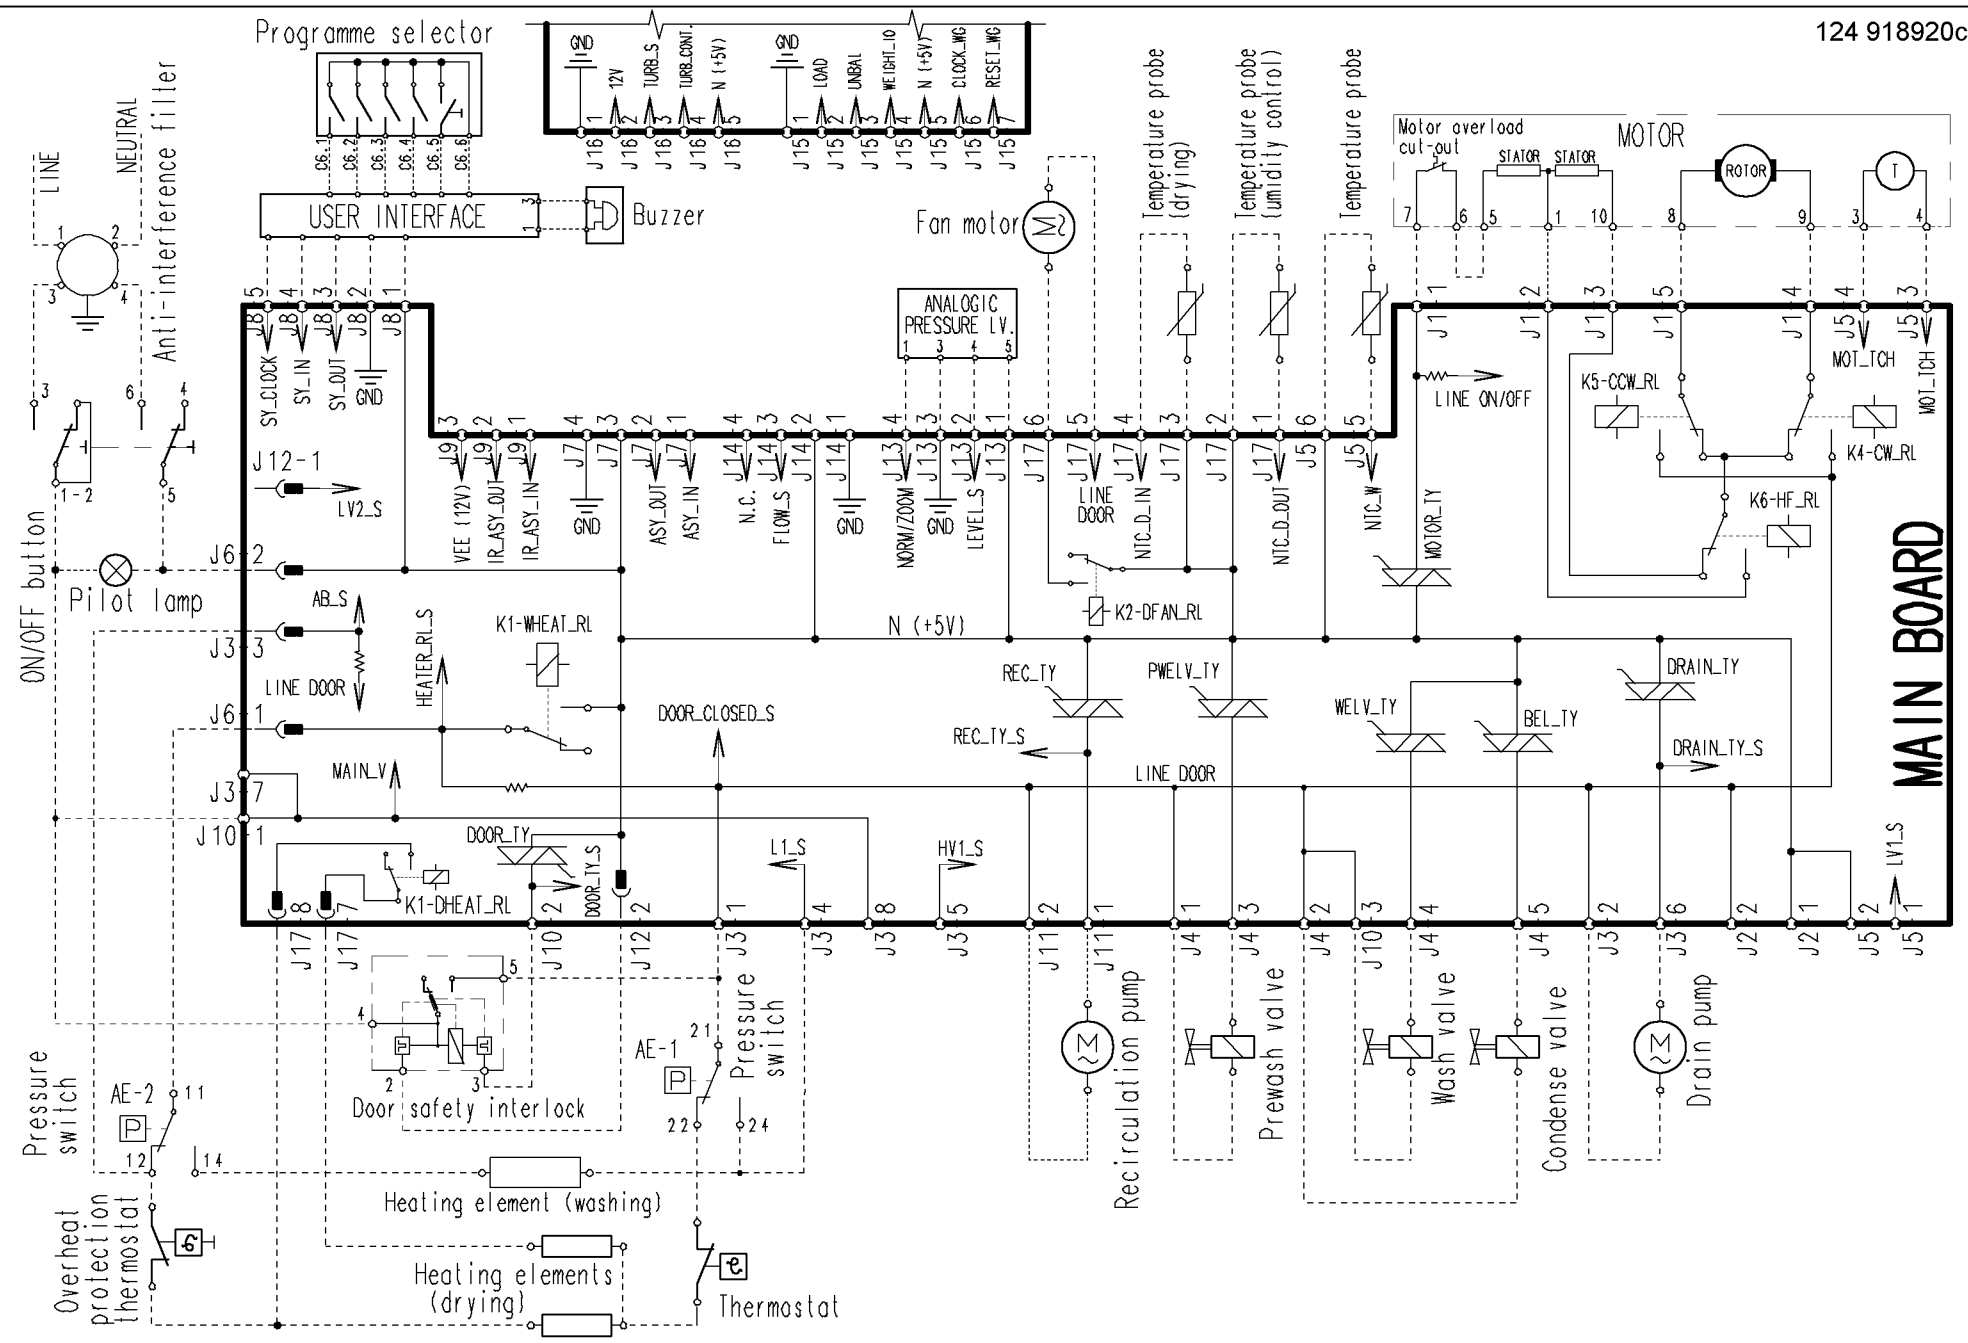

## P00ZP300004677

Analogic pressure level	Analoger Druckwächter
Anti-interference filter	Entstörfilter, Mikrowelle
Buzzer	Summer
Condensation valve	Kondensationsventil
Controls support earth	Erdung Kontrollhalterung
Door locked lamp	Tür-Kontrolllampe ( geschlossen )
Door safety interlock	Türsicherheits-Vorrichtung
Drain pump	Ablaufpumpe
Drying pipe heart	Erdung Trocknungsschlauch
Earth	Erdung
Fan	Lüfter
Heating element earth	Erdung, Heizelement
Heating elements (drying)	Trocknungsheizelement
Heating elements (washing)	Heizelement (Waschen)
Junction box	Klemmleiste
Main electronic board	Hauptelektronik
Motor	Motor
Motor earth	Erdung, Motor
Motor over load cut-out	Motorschutz
ON/OFF button	Ein/Aus Taste
Overheat protection thermostat	Sicherheitstemperaturregler
Pilot lamp	Signallampe
Pressure switch	Druckwächter
Pre-wash valve	Wasserventil, Vorwäsche
Programme selector	Programmwähler
Recirculation pump	Rezirkulationspumpe
Temperature probe (drying)	Temperaturfühler (Trocknen)
Temperature probe (humidity control)	Temperaturfühler (Feuchtigkeitkontrolle)
Temperature probe (washing)	Temperaturfühler (Waschen)
Tub earth	Erdung Bottich
User interface board	Anzeige-Modul
Wash valve	Wasserventil, Hauptwäsche

**MAIN BOARD**

C6 (common)					
1		●	●	●	●
2		●			●
3		●	●		
4		●		●	
5		●	●	●	
6				●	●
7	●				
8	●				●
9	●			●	
10		●		●	●
11			●		●
12	●			●	●
13	●		●		
14			●	●	
15	●		●		●
16			●	●	●
17	●		●	●	
18	●		●	●	●
19	●	●			
20		●	●		●
21					●
22		●			
23				●	
24			●		
	C1	C2	C3	C4	C5