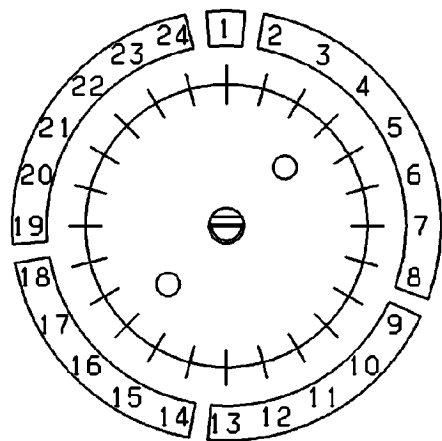

## P00ZP300004677

Analogic pressure level	Analoger Druckwächter
Anti-interference filter	Entstörfilter, Mikrowelle
Buzzer	Summer
Condensation valve	Kondensationsventil
Controls support earth	Erdung Kontrollhalterung
Door locked lamp	Tür-Kontrolllampe ( geschlossen )
Door safety interlock	Türsicherheits-Vorrichtung
Drain pump	Ablaufpumpe
Drying pipe heart	Erdung Trocknungsschlauch
Earth	Erdung
Fan	Lüfter
Heating element earth	Erdung, Heizelement
Heating elements (drying)	Trocknungsheizelement
Heating elements (washing)	Heizelement (Waschen)
Junction box	Klemmleiste
Main electronic board	Hauptelektronik
Motor	Motor
Motor earth	Erdung, Motor
Motor over load cut-out	Motorschutz
ON/OFF button	Ein/Aus Taste
Overheat protection thermostat	Sicherheitstemperaturregler
Pilot lamp	Signallampe
Pressure switch	Druckwächter
Pre-wash valve	Wasserventil, Vorwäsche
Programme selector	Programmwähler
Recirculation pump	Rezirkulationspumpe
Temperature probe (drying)	Temperaturfühler (Trocknen)
Temperature probe (humidity control)	Temperaturfühler (Feuchtigkeitkontrolle)
Temperature probe (washing)	Temperaturfühler (Waschen)
Tub earth	Erdung Bottich
User interface board	Anzeige-Modul
Wash valve	Wasserventil, Hauptwäsche

**MAIN BOARD**

C6 (common)					
1		●	●	●	●
2		●			●
3		●	●		
4		●		●	
5		●	●	●	
6				●	●
7	●				
8	●				●
9	●			●	
10		●		●	●
11			●		●
12	●			●	●
13	●		●		
14			●	●	
15	●		●		●
16			●	●	●
17	●		●	●	
18	●		●	●	●
19	●	●			
20		●	●		●
21					●
22		●			
23				●	
24			●		
	C1	C2	C3	C4	C5